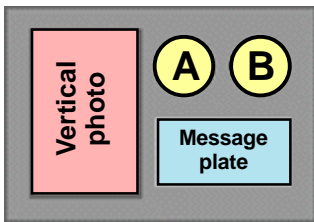

JUST THREE STEPS TO ORDER

1. Check box for horizontal or Vertical photo plaque.

2. Position **(A)** on the diagrams at left is for a Native Sons and Daughters Medallion with the front of the medallion showing. Position **(B)** is for another Native Sons and Daughters Medallion with the Reverse showing. The Reverse may be engraved with up to two lines of engraving. No more than 36 letters and spaces per line looks best. Enter your engraving message here:

Top Line of engraving on MSD Medallion

Bottom Line of engraving on MSD Medallion

3. Enter engraving for the message plate. Maximum 4 lines of up to 50 letters per line. We will size and balance for appearance. Circle LG (large), MED (medium) or SM (small) to indicate relative sizes of lines, or let us make the choice. You can also attach a separate sheet with instructions, or call Big Eagle Charlie Stone, 888-222-8228, to discuss the order before you fax or mail it.